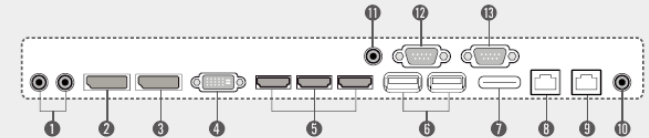

Item	LGE
Model	86BH5C
Size	86 inch
Resolution	3,840 x 600 (UHD)
Aspect Ratio	58 : 9
Brightness	500 nit
Operation	24hour/7day
Orientation	Landscape / Portrait
Bezel	4.4 mm (L/R), 5.9 mm (T/B)
Depth	82 mm
Weight	20.5 kg
VESA	600 x 200
SoC	Cortex-A57 1.5GHz (Quad Core)
OS	webOS 2.0
Internal Storage	8GB (4GB Available)
PWR Consumption	180 W / 215W (Typ.)
Contents	HDMI(3), USB(2), DP In/Out, DVI, SD Card
Others	RJ45 In/Out, RS232C In/Out, IR In (can be used with light sensor), Audio In/Out, Pixel Sensor
Feature	2/3/4PBP, Tiling Scene with Daisy Chain, Lan Daisy Chain

Dimension (unit : mm)

86"

2,158.3 x 348.5 x 81.7mm / 20.5kg

Connectivity

- ① AUDIO IN/OUT
- ⑥ USB
- ⑪ IR & LIGHT SENSOR
- ② DP OUT
- ⑦ SD Card
- ⑫ RS-232C IN
- ③ DP IN
- ⑧ LAN IN
- ⑬ RS-232C OUT
- ④ DVI-D IN
- ⑨ LAN OUT
- ⑩ PIXEL SENSOR
- ⑤ HDMI IN